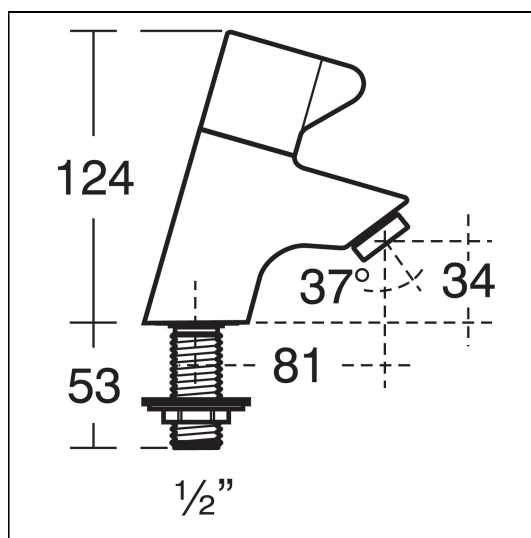

Piccolo 21 Inclined 1/2 In Washbasin Pillar Taps, Dual Indices

ILLUSTRATED

B8262 (TP5) Piccolo 21 inclined 1/2" washbasin pillar taps, lever operated, dual hot and cold indices, anti-vandal water saving nozzle

ILLUSTRATED PRODUCT DETAILS

Weights

B8262 1.60 KG

Finishes

B8262 Chrome (AA)

Materials

B8262 Chrome Plated Brass

Flow rates

B8262 5 Litres per minute @ 3 bar pressure

Special Notes

Inlets screwed 1/2in BSP male, bored and coned for 15mm copper tube. Servicing valves are recommended for isolating fittings.

Consideration should be given to safe hot water delivery and the use of an appropriate temperature reduction device see A5900AA.

Fitted with 5 Litres per minute regulated outlet with optional outlet 8.5 Litre per minute @ 0.1 bar.

ACCREDITATIONS

B8262(AA)

FEATURES