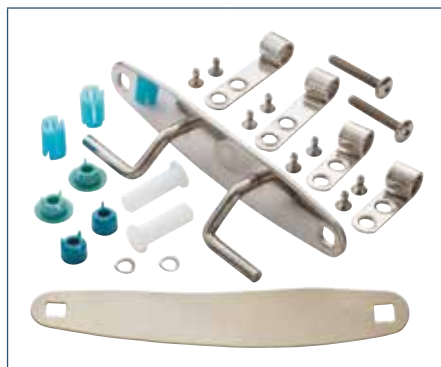

SEATS & COVERS

SPARES | SEATS & COVERS

SPARE | SV82167

Orion Seat And Cover Hinge Set Includes Buffer Pads

SPARE | EV14867

Plaza Seat And Cover Buffer Set

SPARE | K725067

Purity Seat And Cover Hinge Set